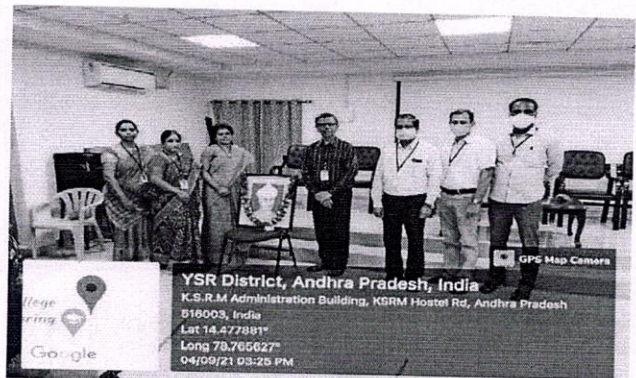

K.S.R.M. COLLEGE OF ENGINEERING

(AUTONOMOUS)

Kadapa, Andhra Pradesh, India- 516 003

Approved by AICTE, New Delhi & Affiliated to JNTUA, Ananthapuramu.

An ISO 14001:2004 & 9001: 2015 Certified Institution

ACTIVITY REPORT

Teachers' Day celebrations 2021

4th September, 2021

1. **Target Group** : Faculty & Students
2. **Details of Participants** : 84 Faculty and 15 Students
3. **Co-coordinator(s)** : Miss S. Jabeen and J.Suresh babu
4. **Organizing Department** : Electronics & Communication Engineering, N.S.S
5. **Venue** : Main Block-Seminar Hall

Description:

Teachers' Day is celebrated on our campus on the occasion of Dr. Sarvepalli Radhakrishnan's birth anniversary (i.e., on 5th sept). On this auspicious day, Management members, principal, director, faculty and students grace the event. They had cherished memories by remembering their teachers (Mentors) and shared their views about the importance of the teaching profession. Finally the event ended, by presenting a vote of thanks and distributing complimentary gifts to the faculty as a token of love, respect and appreciation.